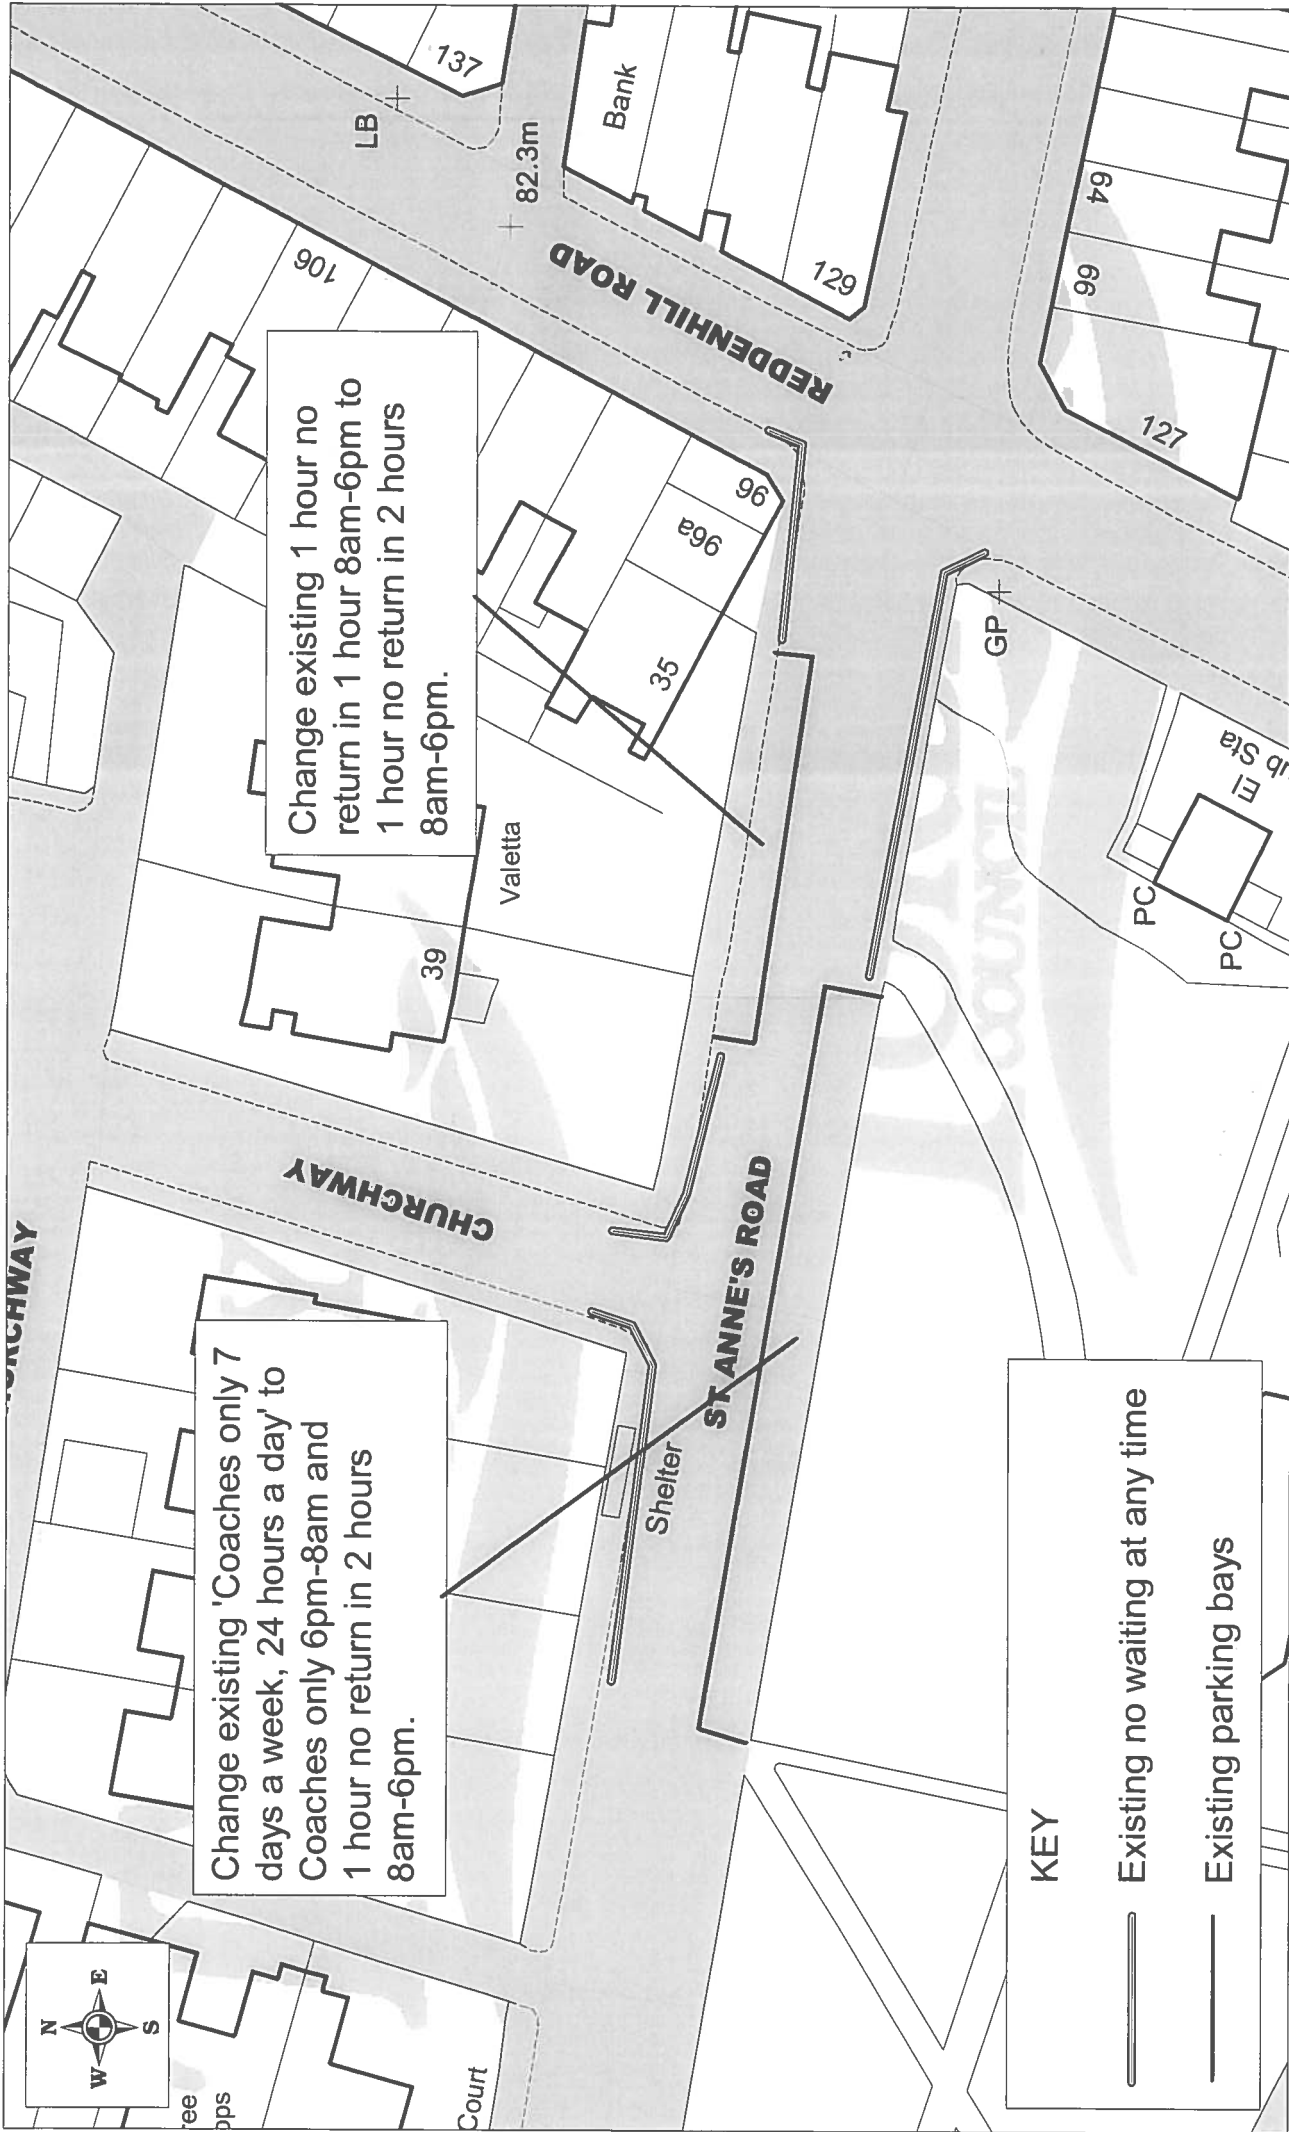

Proposed new cars only parking bays

Proposed new cars only parking bays

KEY

————— No waiting at any time

- - - - - Parking bays (cars only)

1:1000 scale

Aveland Road proposed parking restrictions - Torquay

St Annes Road - proposed parking restriction changes - Torquay

1:500 scale